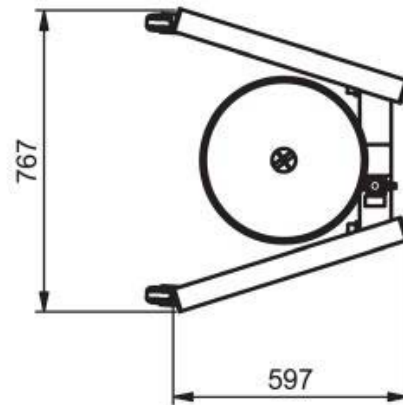

Belmate 600

*quick
cleaning*

**ATTENTION!
AIR COMPRESSOR IS REQUIRED!**

POWER	Air: 20 l/min 1,2-5,6 Bar/102 PSI
DEPOSIT RANGE	0-9 rotations/min

DIMENSIONS

Belmate 600
Decorating Machine

OPTIONS

HOPPERS & ATTACHMENTS