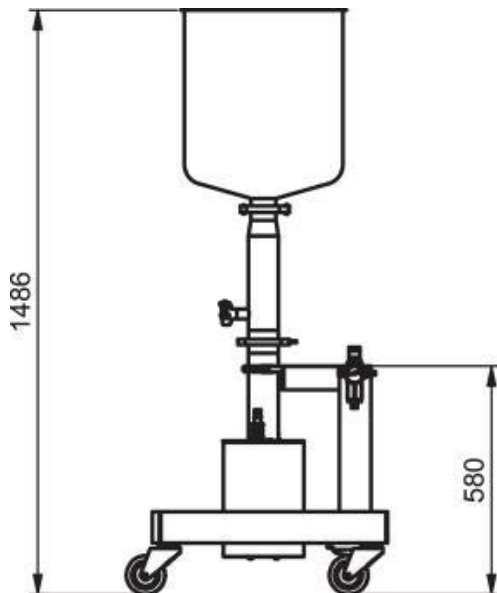

Belmate 600

*quick
cleaning*

**ATTENTION!
AIR COMPRESSOR IS REQUIRED!**

POWER	Air: 20 l/min 1,2-5,6 Bar/102 PSI
DEPOSIT RANGE	0-9 rotations/min

DIMENSIONS

Belmate 600
Decorating Machine

OPTIONS

HOPPERS & ATTACHMENTS